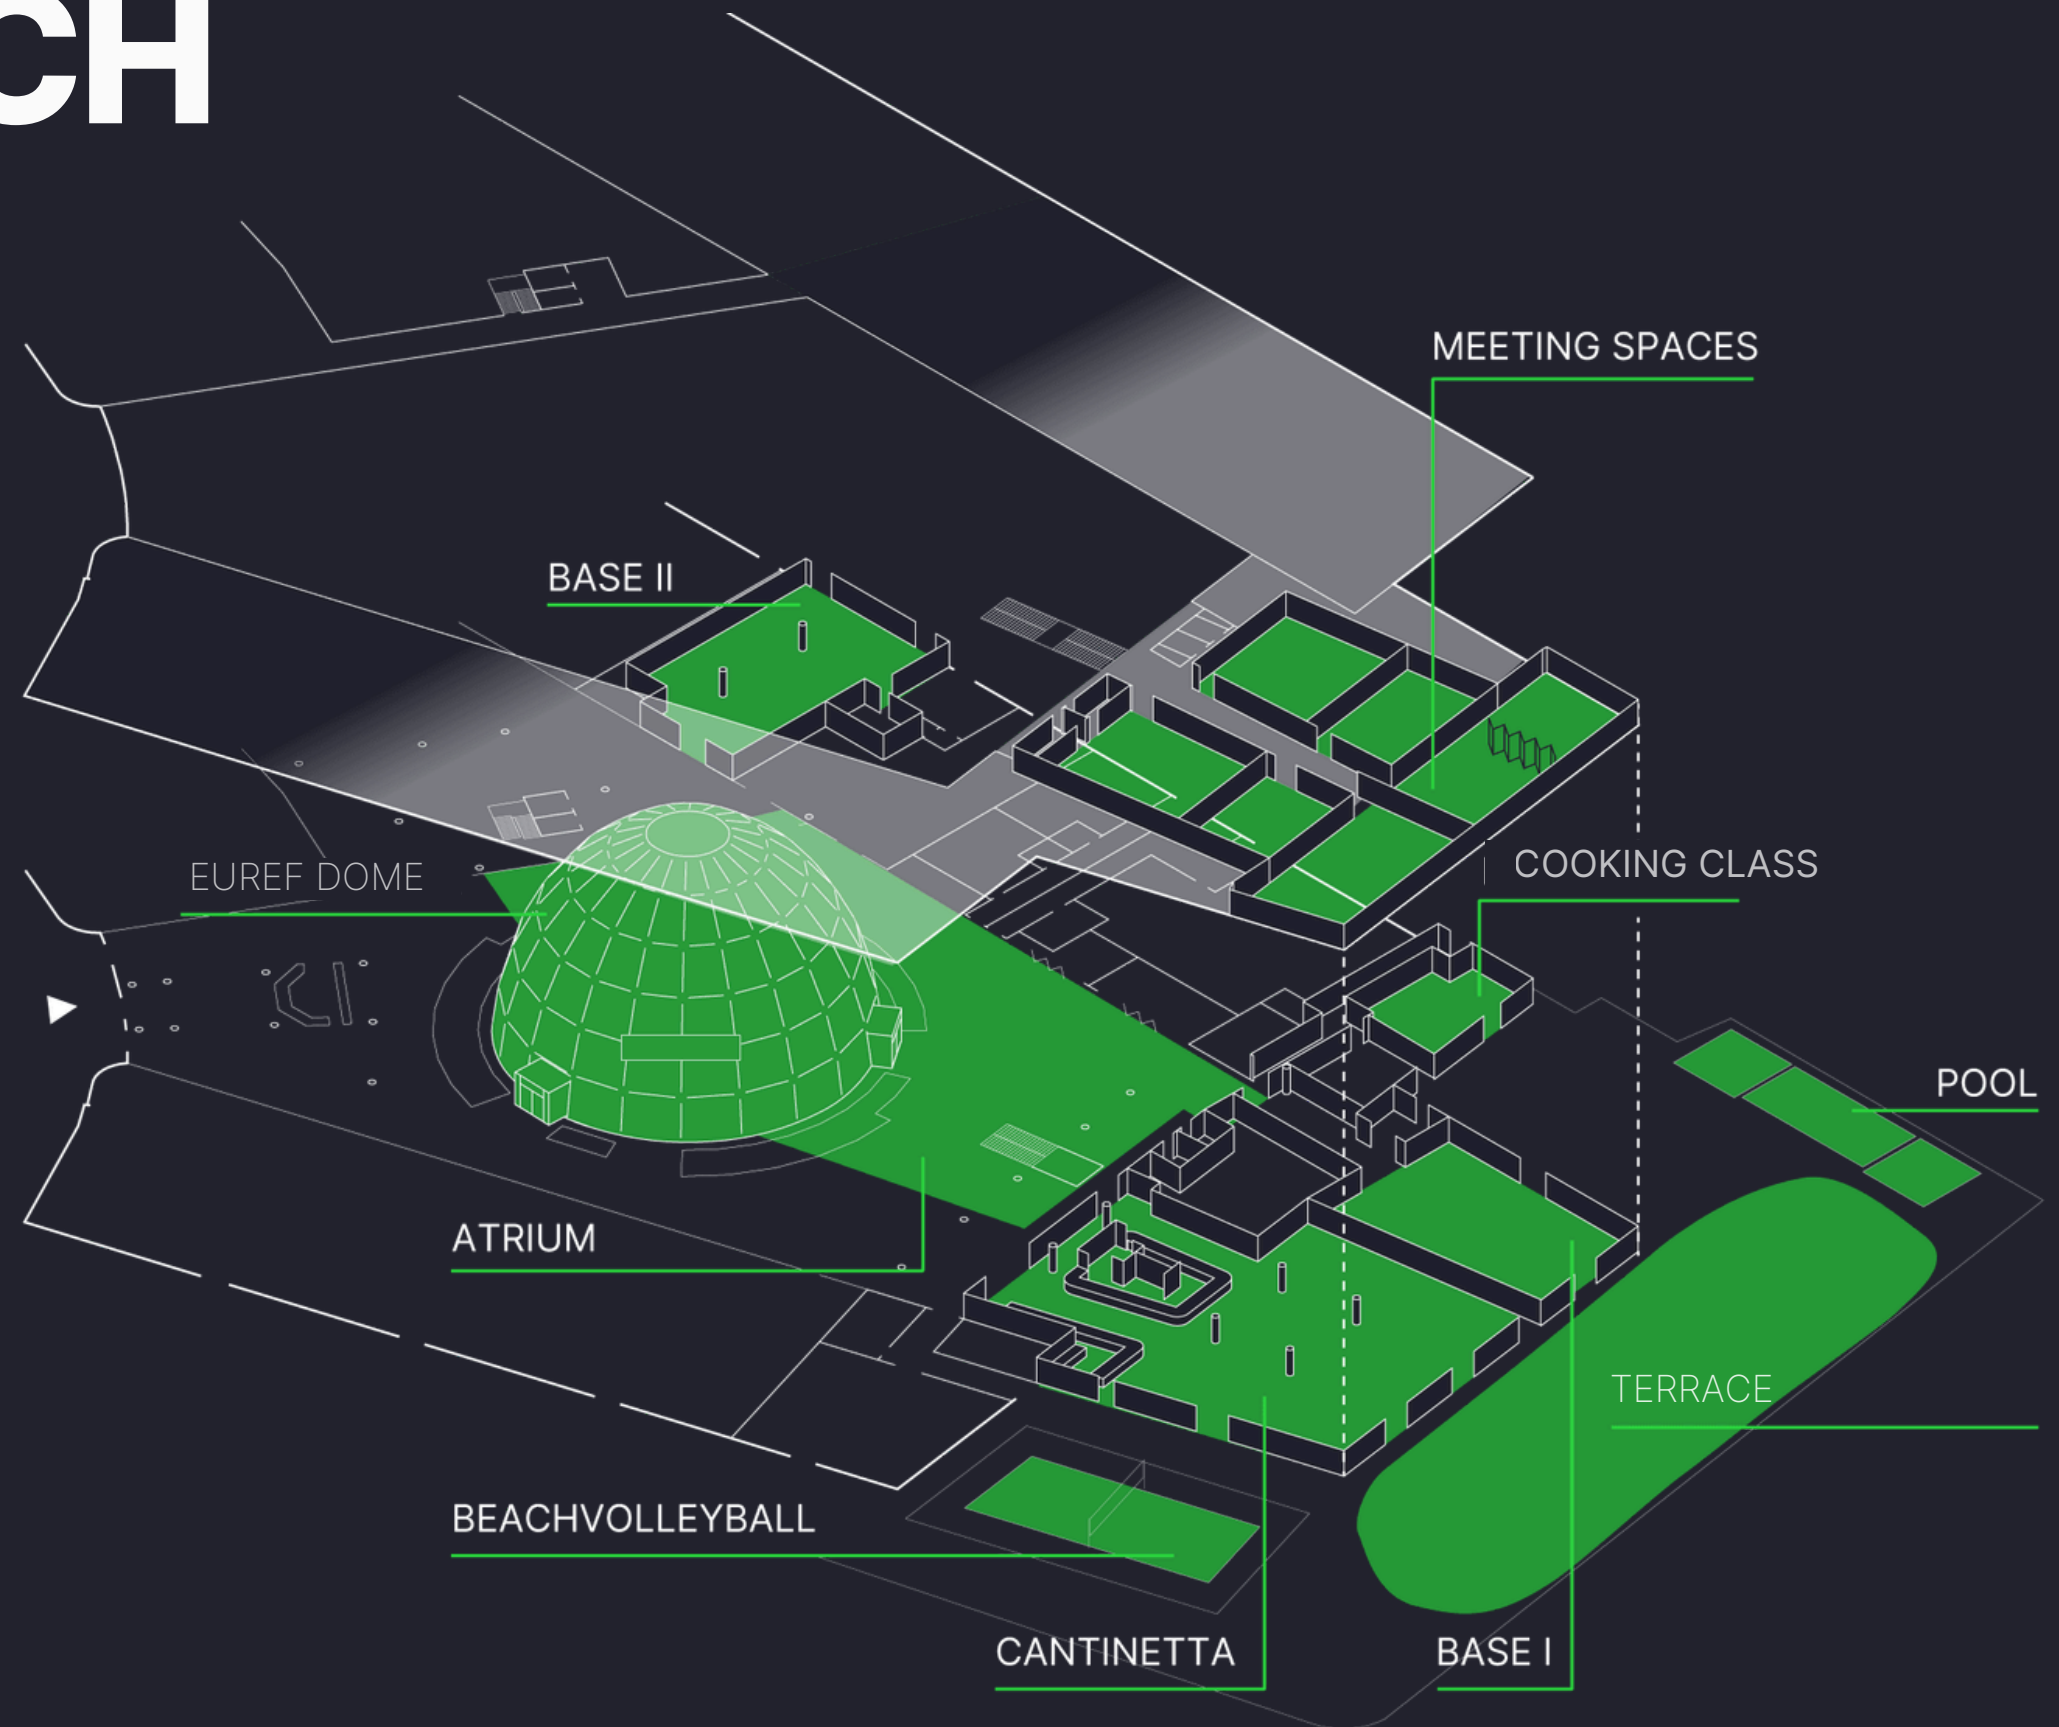

ONE CAMPUS - EASY TO REACH

DÜSSELDORF AIRPORT TRAIN STATION
WITH A DIRECT CONNECTION TO THE
DÜSSELDORF AIRPORT