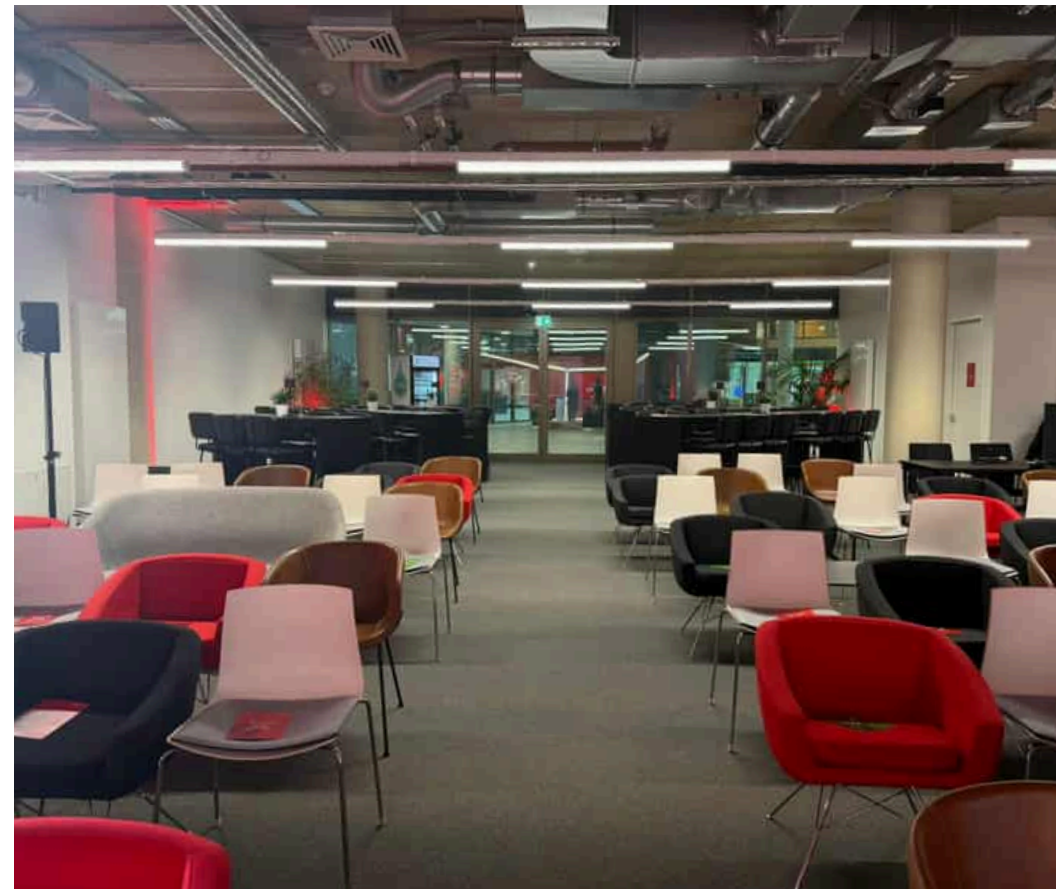

BEST OF EVENTS

EVENTS AT THE PULSE OF THE FUTURE

It is a place where visionaries from politics, business, and science come together to shape the future.

In inspiring spaces and with state-of-the-art technology, we bring your event to life – creating experiences that set new standards.

The dome-shaped interior, with an impressive height of 21 meters, now offers the perfect venue for flexible and innovative event formats. The light-filled, green atrium is the ideal complement for a wide range of event formats.

FLEXIBILITY MEETS FUNCTIONALITY

Modern, flexible, and well-equipped - our multifunctional spaces provide the ideal setting for workshops, conferences, presentations, and more.

The two multifunctional rooms are spacious and bright. They can be used flexibly and are easily accessible and centrally located on campus.

THE PERFECT ADDITION WITH A LAKE VIEW

On the first floor, accessible directly from the atrium, there are seven modular meeting spaces, some with breathtaking **lake views**.

The modern, bright rooms are fully equipped and offer maximum flexibility for meetings, workshops, and presentations. A perfect place to develop ideas and tailor events to your specific needs.