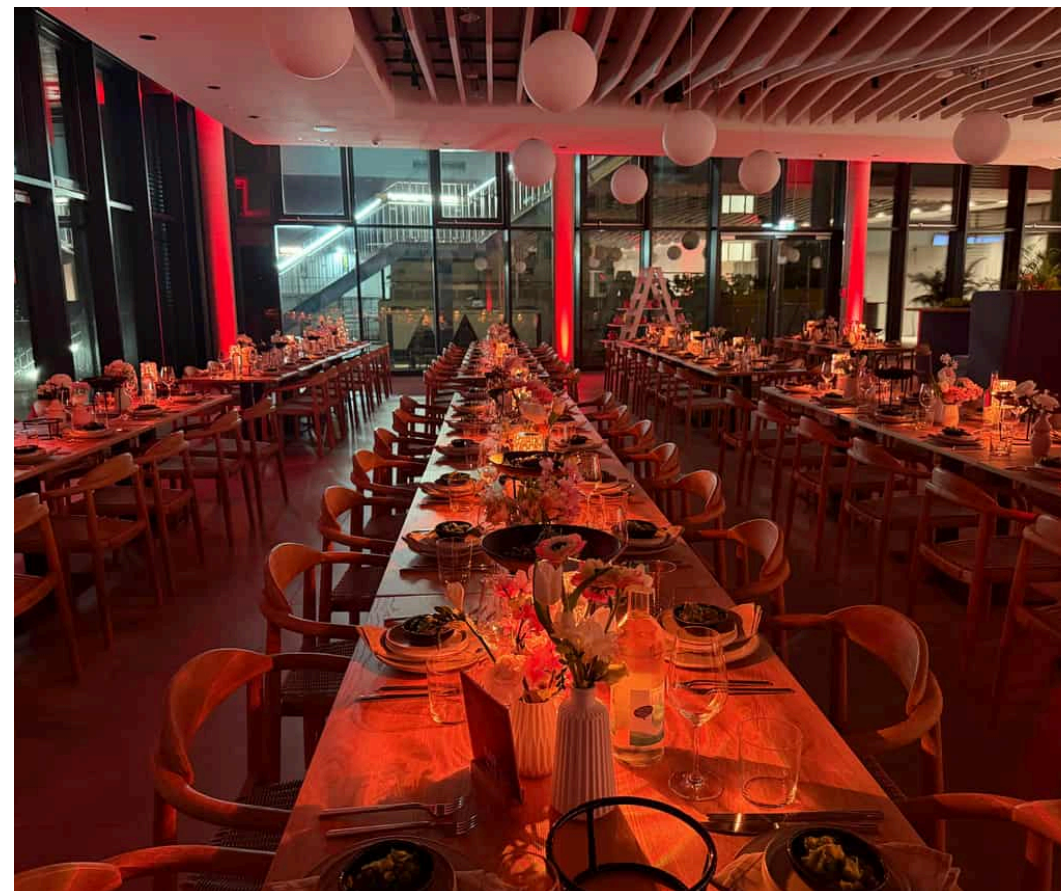

CANTINETTA

CULINARY CENTER, DIGITALISATION & INNOVATION

The Cantinetta is the culinary centre of the campus – a stylish combination of a central catering and a relaxed coffee bar.

It is ideal for your evening event, especially when paired with the adjacent terrace.

■ KEY FACTS

942

250

■ ROOMS

RESTAURANT WITH
250 SEATS