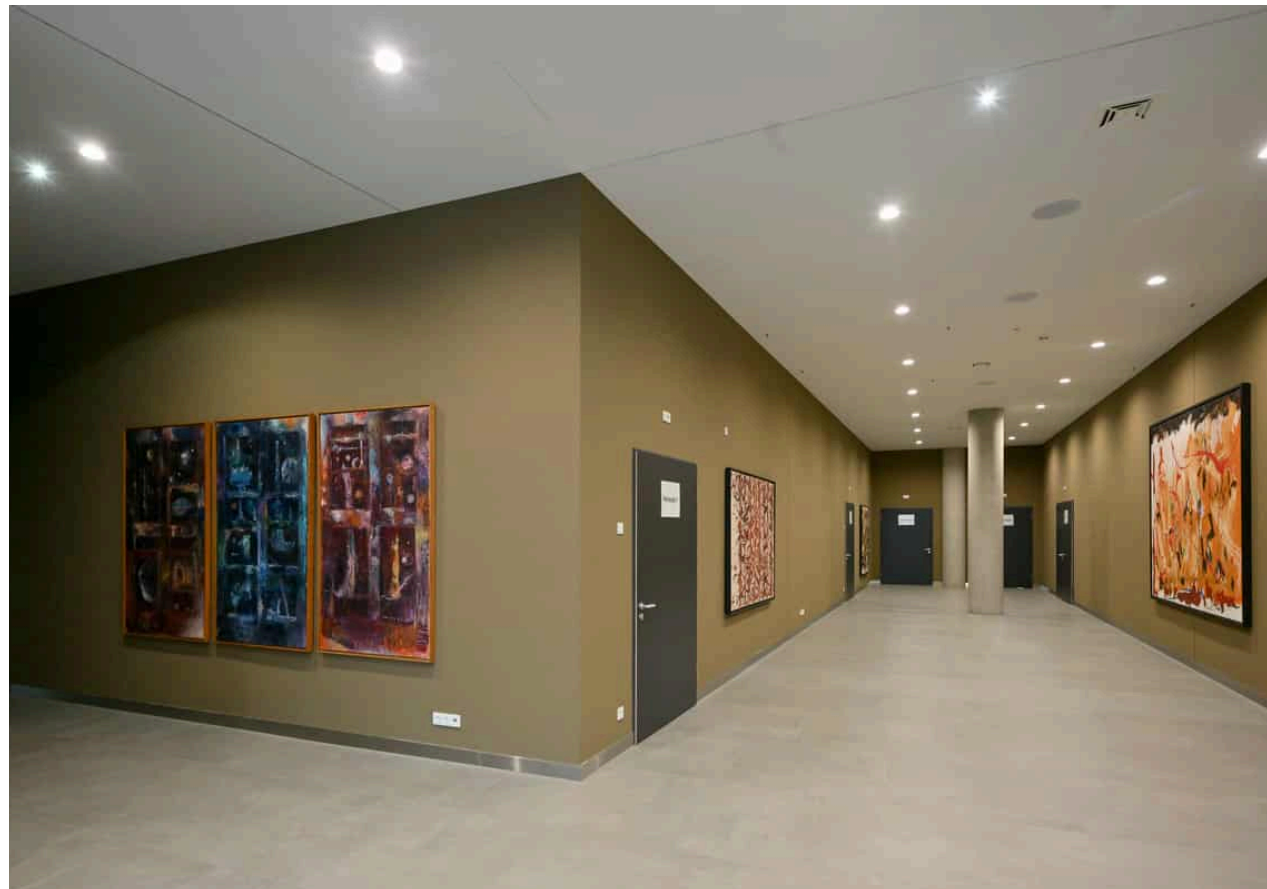

The dome-shaped interior, with an impressive height of 21 meters, now offers the perfect venue for flexible and innovative event formats. The light-filled, green atrium is the ideal complement for a wide range of event formats.

FLEXIBILITY MEETS FUNCTIONALITY

Modern, flexible, and well-equipped - our multifunctional spaces provide the ideal setting for workshops, conferences, presentations, and more.

The two multifunctional rooms are spacious and bright. They can be used flexibly and are easily accessible and centrally located on campus.

THE PERFECT ADDITION WITH A LAKE VIEW

On the first floor, accessible directly from the atrium, there are seven modular meeting spaces, some with breathtaking **lake views**.

The modern, bright rooms are fully equipped and offer maximum flexibility for meetings, workshops, and presentations. A perfect place to develop ideas and tailor events to your specific needs.