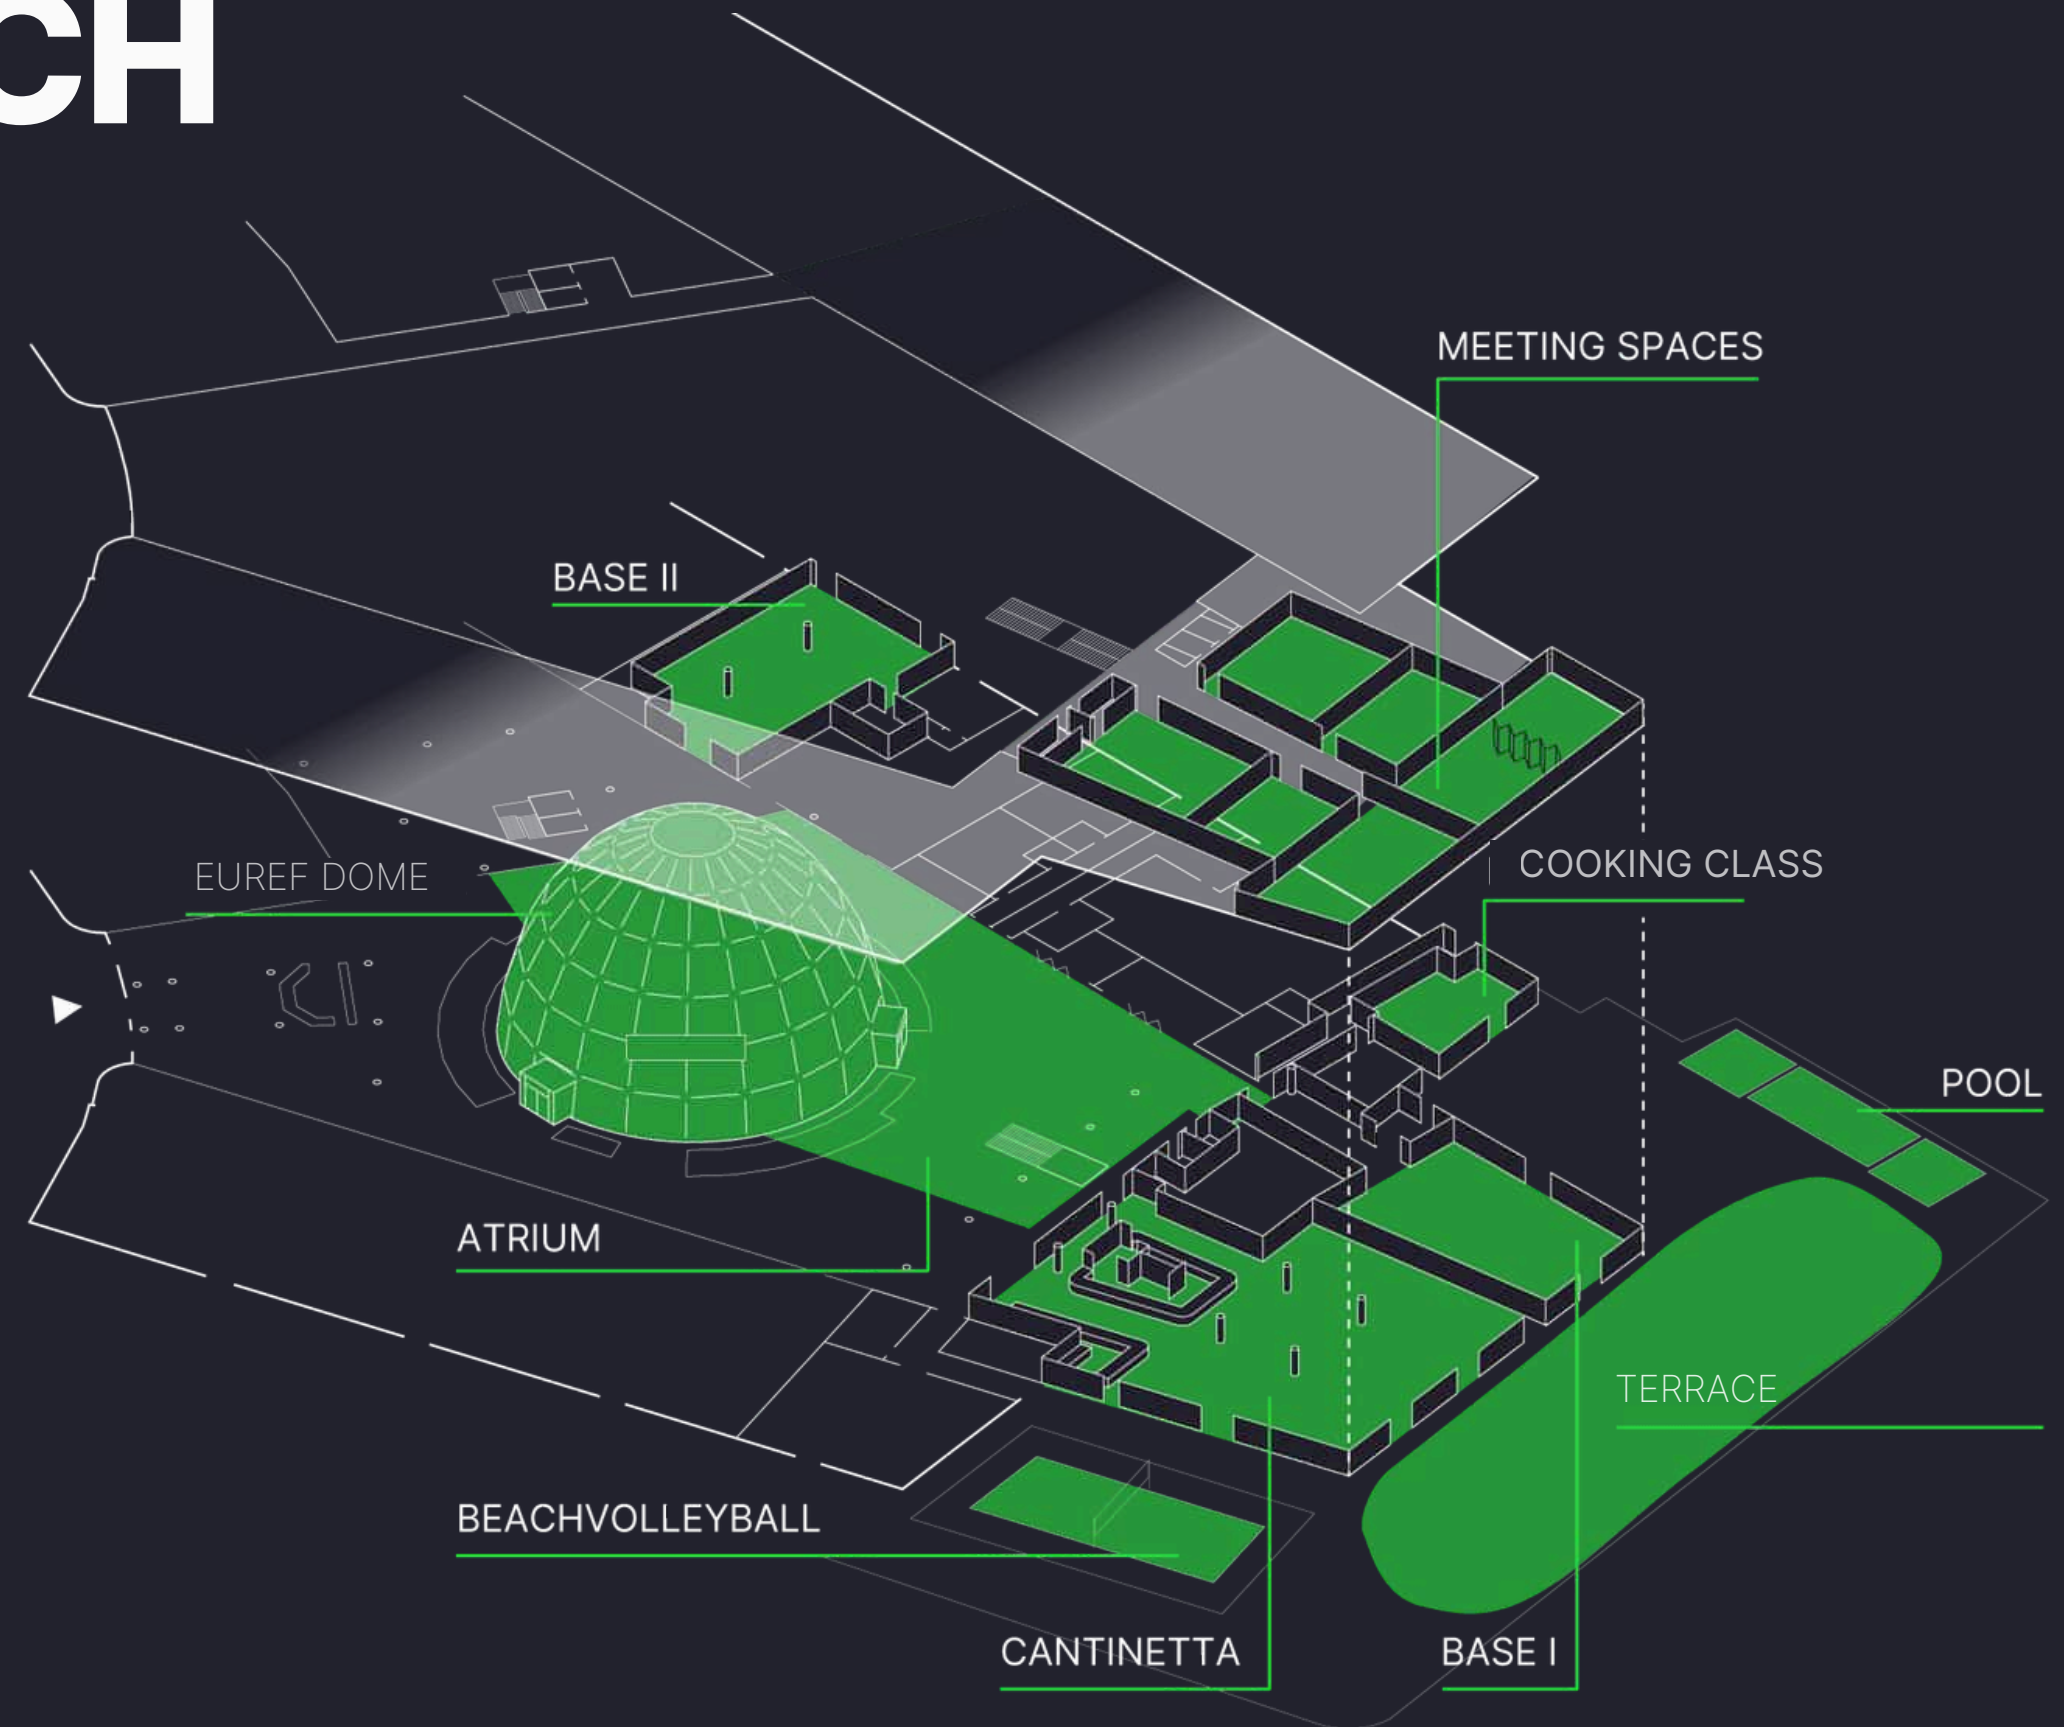

ONE CAMPUS - EASY TO REACH

DÜSSELDORF AIRPORT TRAIN STATION
WITH DIRECT CONNECTION
TO THE AIRPORT

EUREF DOME & ATRIUM
UPCYCLING AT ITS BEST

EUREF DOME & ATRIUM

OUR UPCYCLED PRODUCT FROM BERLIN

The **EUREF Dome** was originally designed for the 2006 FIFA World Cup in Berlin, was later housed in the Schöneberg Gasometer, and was finally rebuilt on the EUREF-Campus in Düsseldorf.