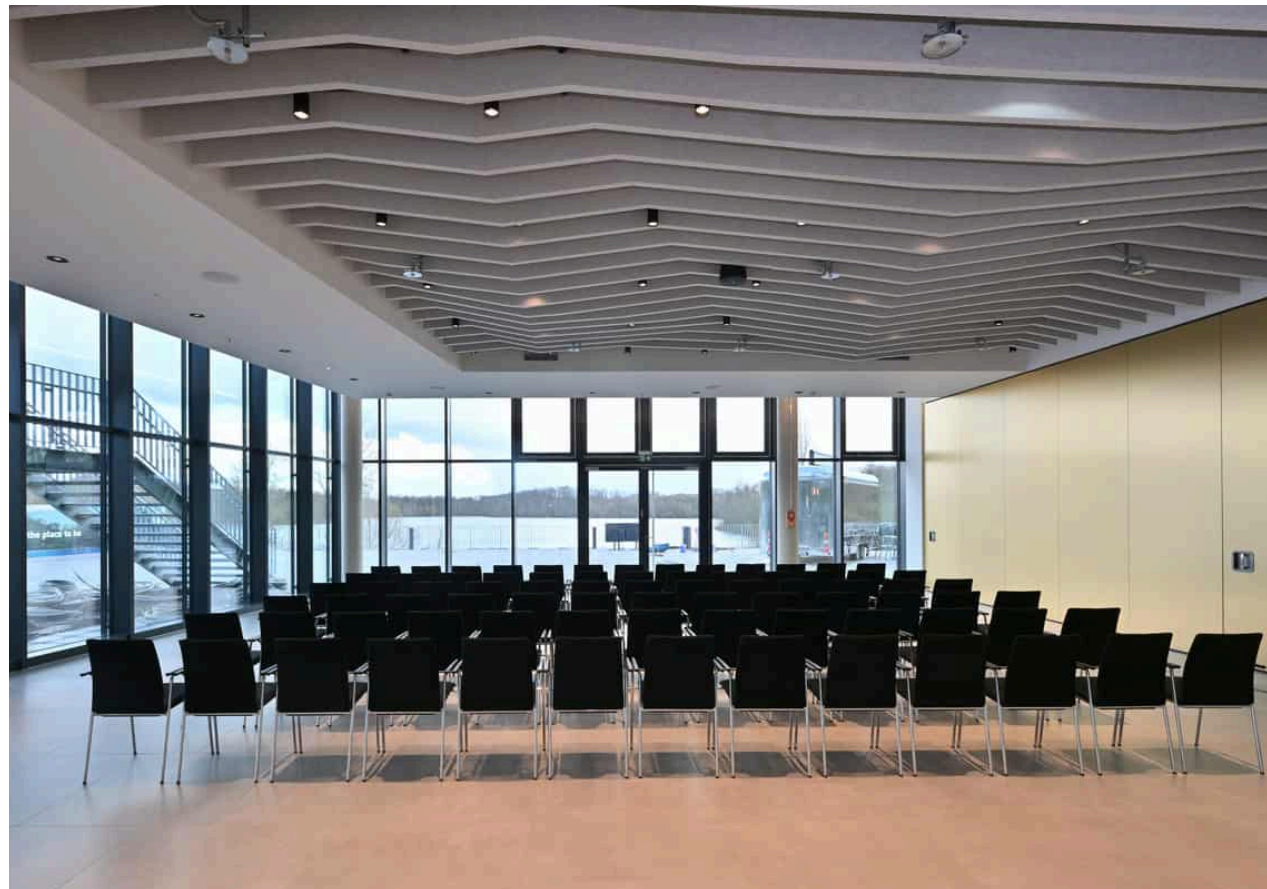

BEST OF EVENTS

EVENTS AT THE PULSE OF THE FUTURE

It is a place where visionaries from politics, business, and science come together to shape the future.

In inspiring spaces and with state-of-the-art technology, we bring your event to life – creating experiences that set new standards.

The dome-shaped interior, with an impressive height of 21 meters, now offers the perfect venue for flexible and innovative event formats. The light-filled, green atrium is the ideal complement for a wide range of event formats.

FLEXIBILITY MEETS FUNCTIONALITY

Modern, flexible, and well-equipped - our multifunctional spaces provide the ideal setting for workshops, conferences, presentations, and more.

The two multifunctional rooms are spacious and bright. They can be used flexibly and are easily accessible and centrally located on campus.

THE PERFECT ADDITION WITH A LAKE VIEW

On the first floor, accessible directly from the atrium, there are seven modular meeting spaces, some with breathtaking **lake views**.

The modern, bright rooms are fully equipped and offer maximum flexibility for meetings, workshops, and presentations. A perfect place to develop ideas and tailor events to your specific needs.