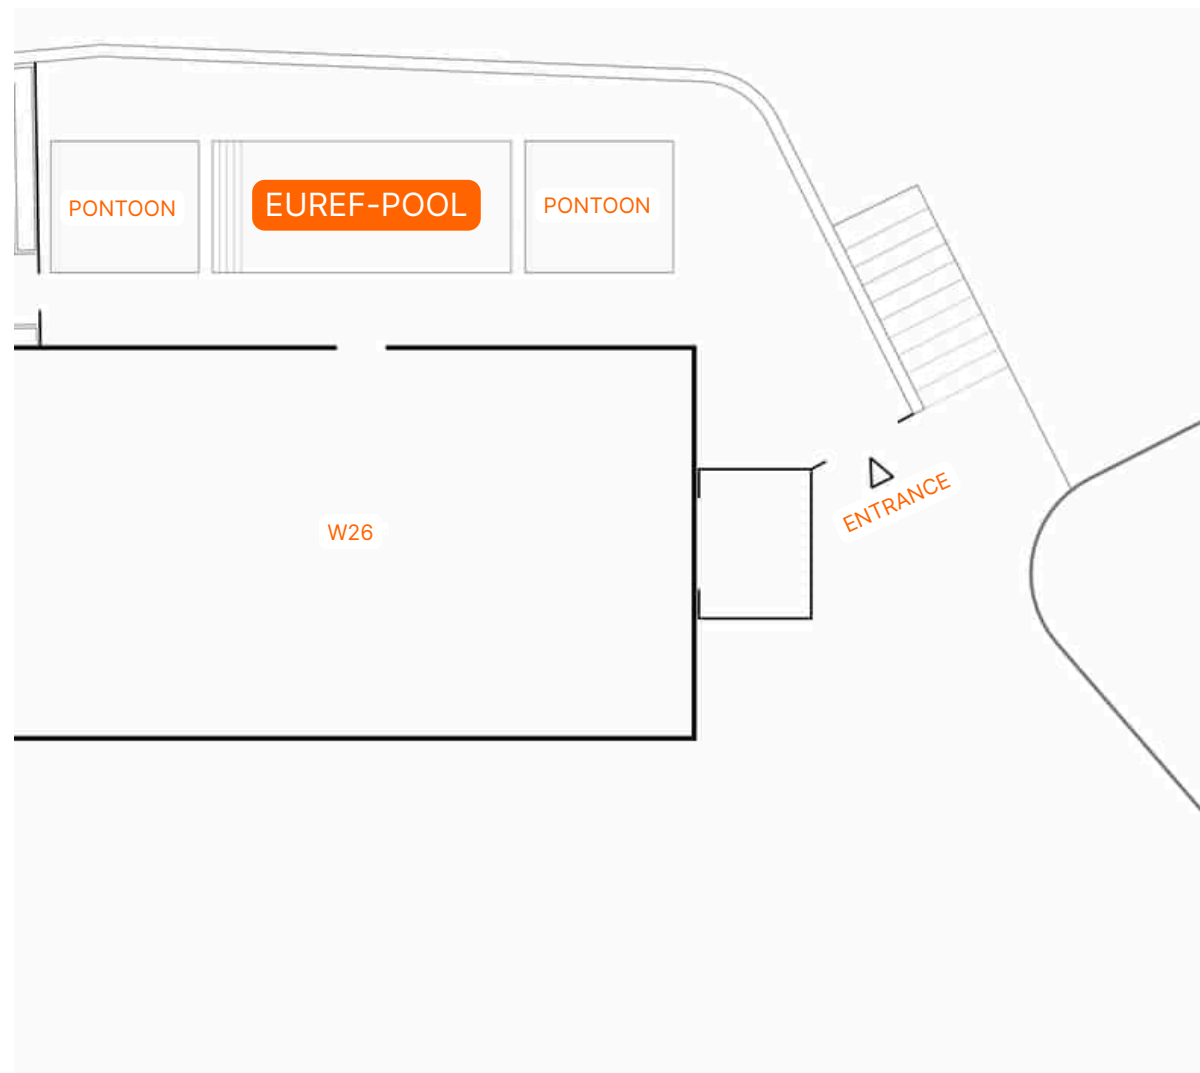

EUREF-POOL

A SUMMER OASIS FOR MEMORABLE EVENTS

Whether it's a summer party, team event or sundowner with cocktails & BBQ – the EUREF Pool offers a stylish backdrop for unforgettable events. Thanks to its exclusive location on the campus and separate access point, you can enjoy maximum privacy.