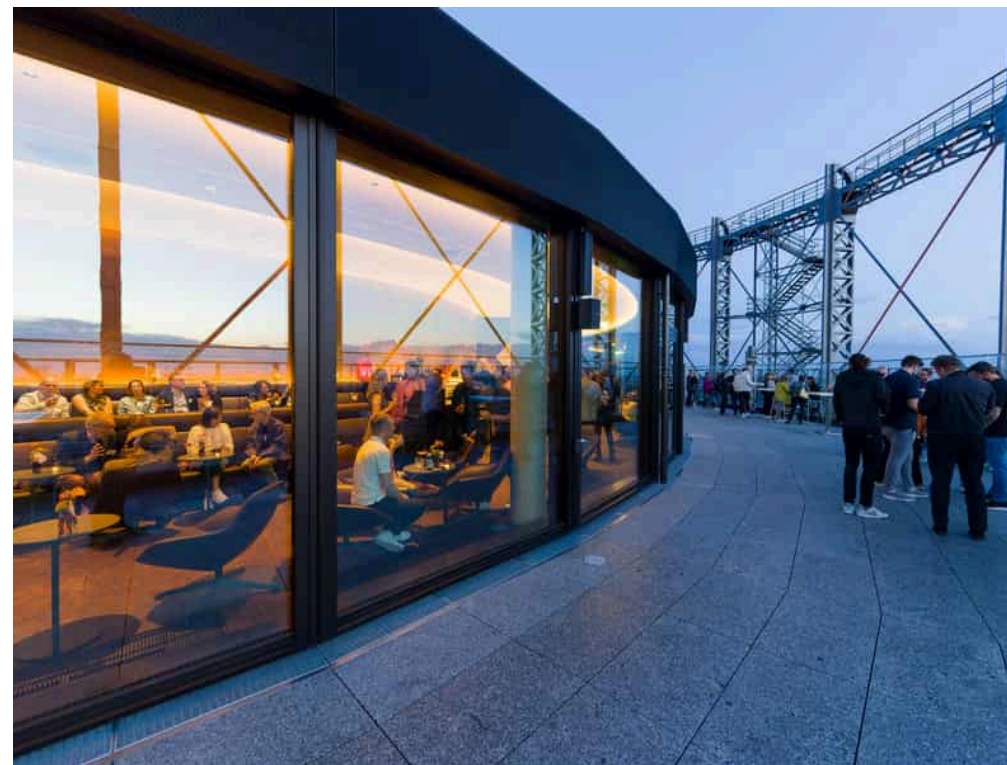

BEST OF EVENTS

EVENTS AT THE PULSE OF THE FUTURE

It is a place where visionaries from politics, business, and science come together to shape the future. In inspiring spaces and with state-of-the-art technology, we bring your event to life – creating experiences that set new standards.

GASOMETER

ICONIC. HISTORIC. IMPRESSIVE.

GASOMETER

ICONIC. HISTORIC. IMPRESSIVE.

The heart of the EUREF-Campus opens its steel doors after 100 years: the listed Gasometer shines in new splendor – as an energy-efficient office and event building with a unique character of architecture and interior in an industrial look. Multiple spaces in different layers - with a **spectacular highlight**: the roof terrace at a height of 66 meters with a breathtaking 360° view of Berlin.