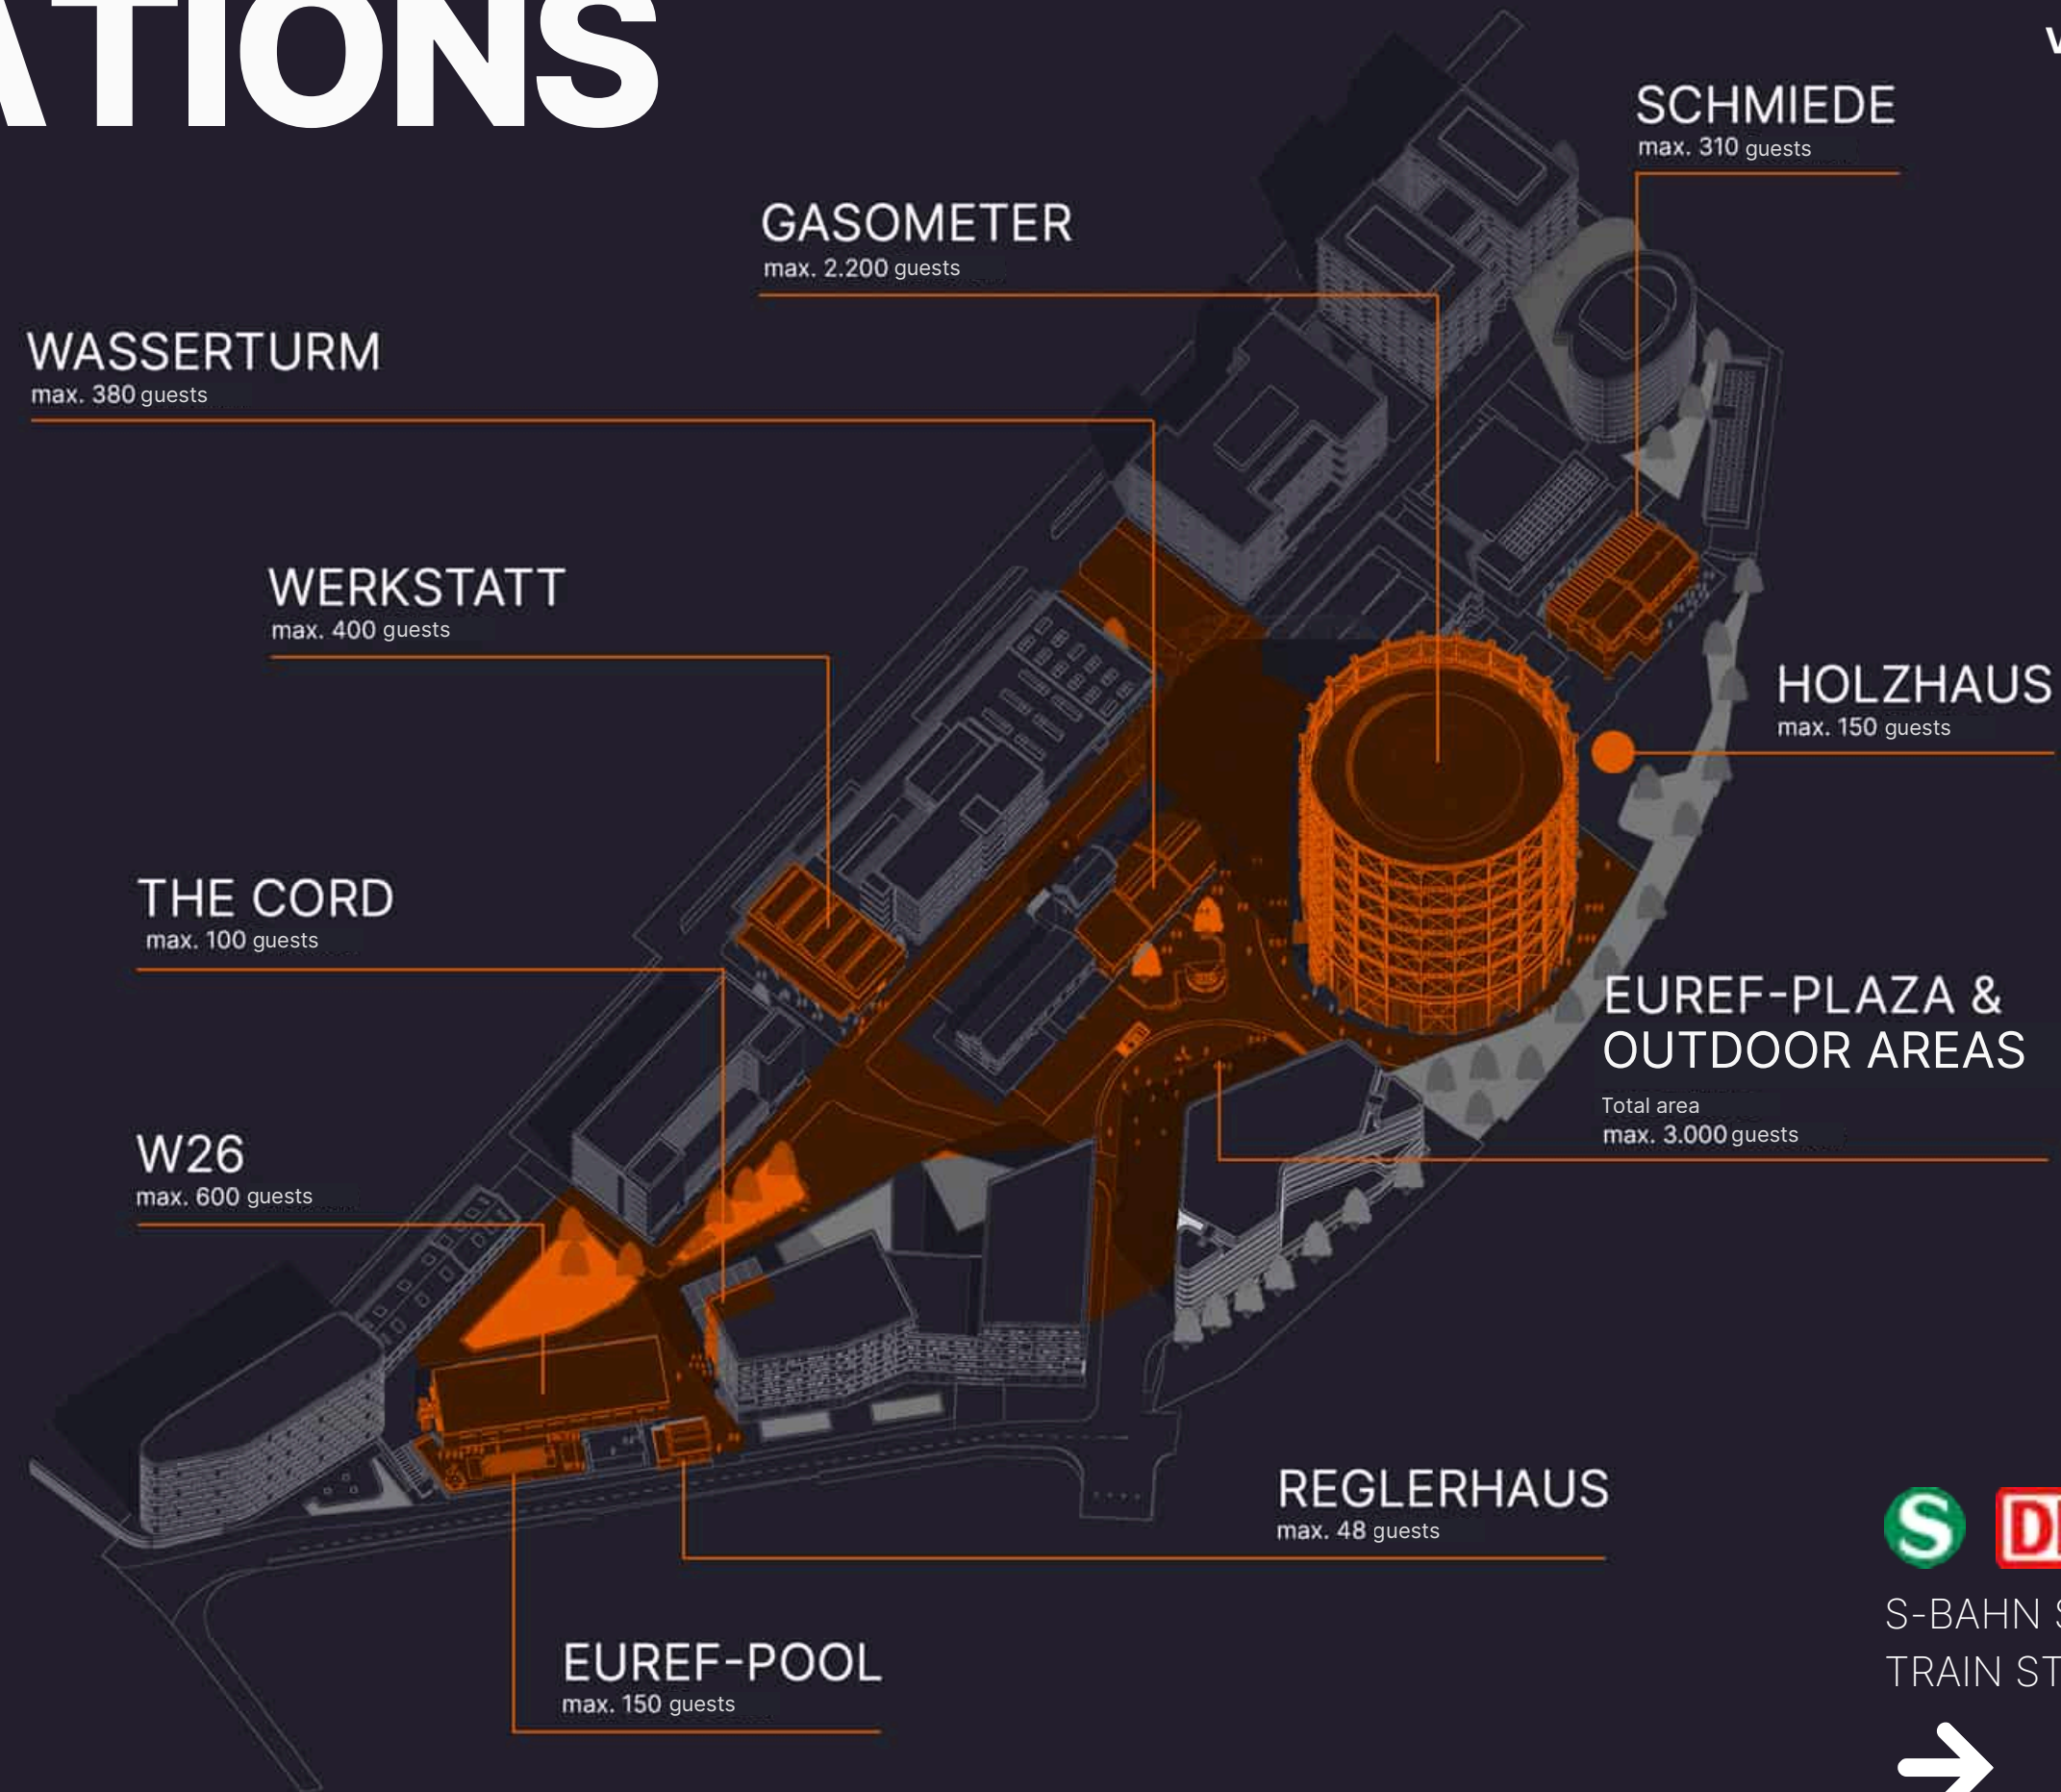

S BAHN STATION SCHÖNEBERG

MOTOR WAY

TRAIN STATION SÜDKREUZ

10 LOCATIONS

S-BAHN STATION SCHÖNEBERG

S-BAHN STATION & INTERCITY
TRAIN STATION SÜDKREUZ

EVENTLOCATION+

YOUR BENEFITS

GASOMETER

ICONIC. HISTORIC. IMPRESSIVE.

GASOMETER

ICONIC. HISTORIC. IMPRESSIVE.

The heart of the EUREF-Campus opens its steel doors after 100 years: the listed Gasometer shines in new splendor – as an energy-efficient office and event building with a unique character of architecture and interior in an industrial look. Multiple spaces in different layers - with a **spectacular highlight**: the roof terrace at a height of 66 meters with a breathtaking 360° view of Berlin.