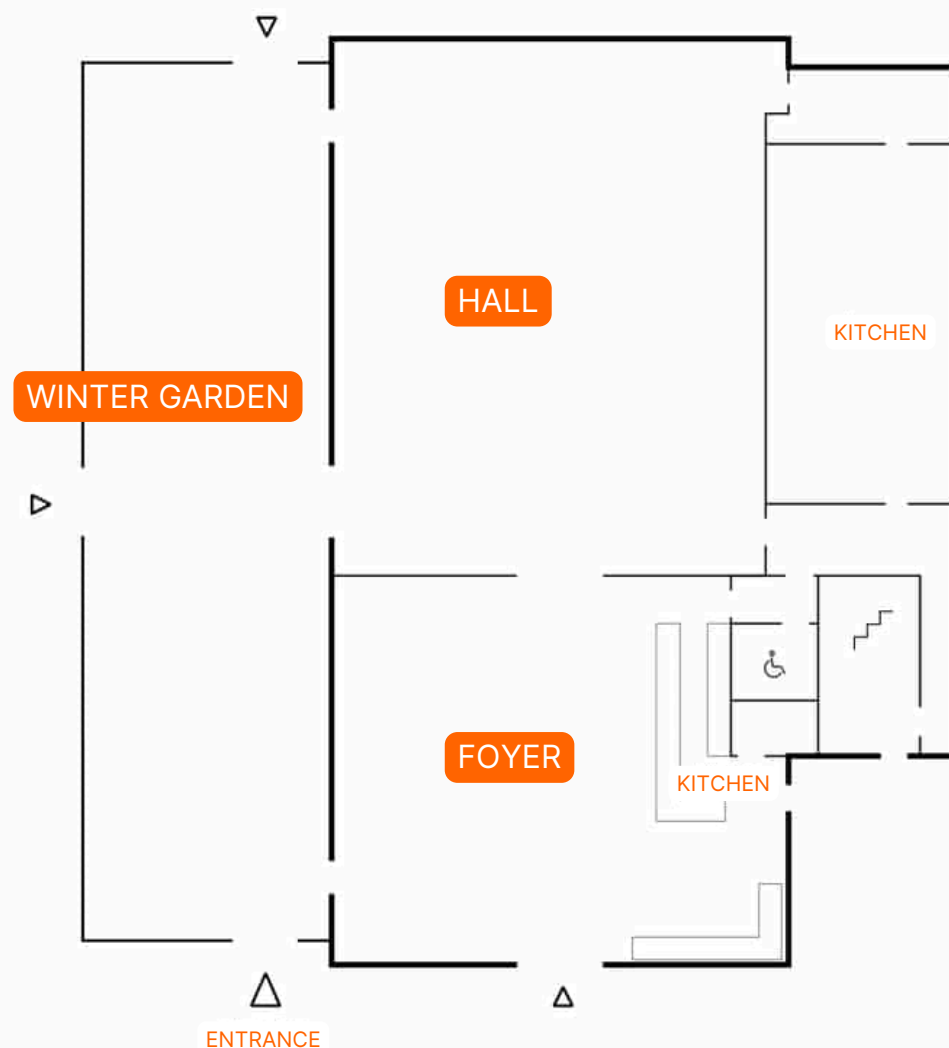

■ KEY FACTS

250 

150 

■ SPACES

> with open Pool:
257m² | 150 guests

> with closed pool:
335m² | 150 guests

WERKSTATT

INDUSTRIAL LOFT FOR
DYNAMIC EVENTS

WERKSTATT

INDUSTRIAL LOFT FOR DYNAMIC EVENTS

High ceilings, wide roll up doors, a light-flooded event hall – the ‘Werkstatt’ (workshop) is the perfect stage for events with plenty of room for creativity. With a covered outdoor area and seamlessly integrated catering space, every event moment leaves an impression. The open loft character and dynamic start-up flair create room for innovation and networking.