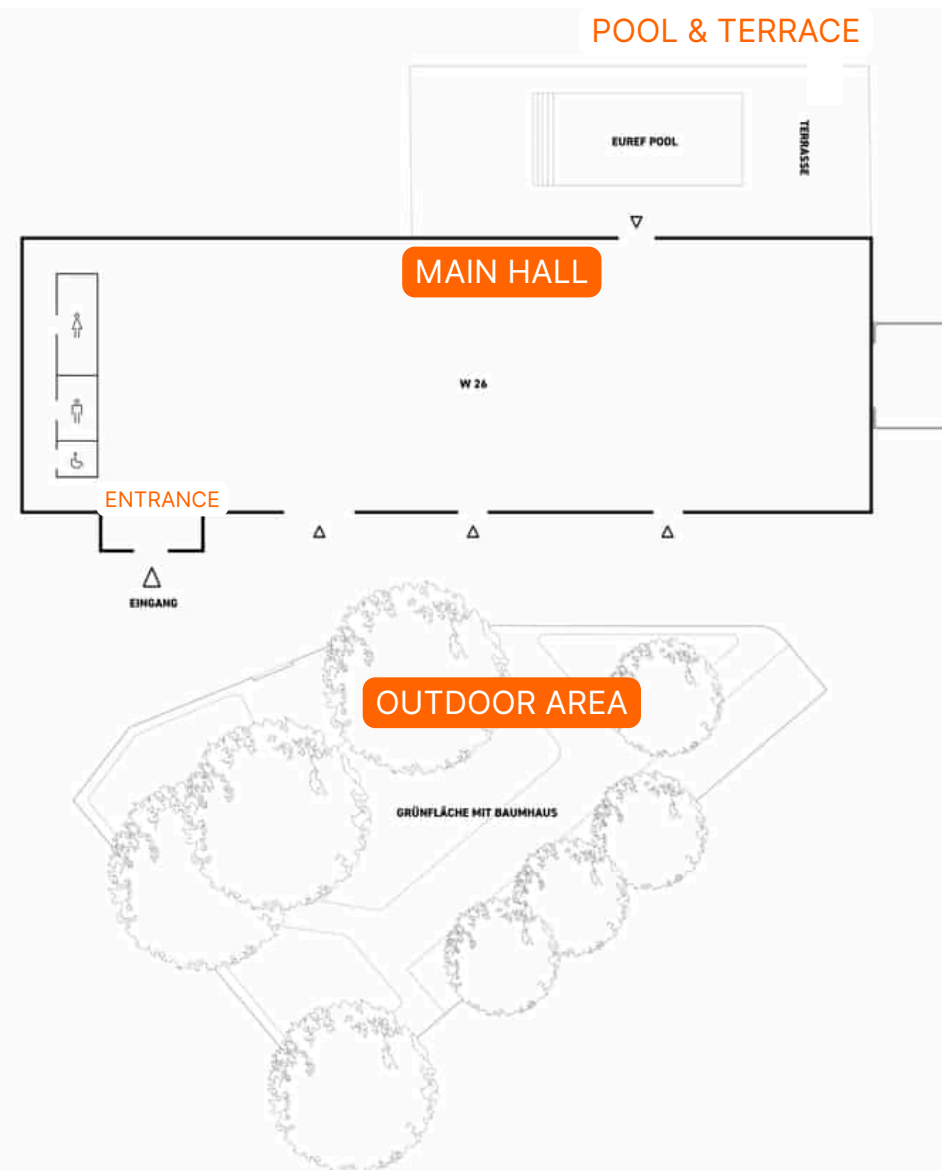

■ KEY FACTS

up to 3.500 

2.200 

■ SPACES

- **BASE:**
450m² | 500 guests
- **FORUM:**
725m² | 980 guests
- **CLUB:**
389m² | 340 guests
- **SKY:**
546m² | 300 guests

GASOMETER SKY

360° OVER BERLIN

W26
ONE SPACE. ENDLESS POSSIBILITIES.

W26

ONE SPACE. ENDLESS POSSIBILITIES.

The W26 offers a 670 m² of space for individual, tailor-made event formats for up to 600 guests.

With its 6-meter-high pillarless ceiling and wide roll up doors, W26 is ideal for product presentations and large-format exhibits, among other things.

■ KEY FACTS

670  **INDOOR**
excl. outdoor area

600 

■ SPACES

- **Main hall:**
670m² | 600 guests
- **Outdoor area:**
1.250m² | 600 guests

EUREF-POOL

**A SUMMER OASIS FOR
MEMORABLE EVENTS**

EUREF-POOL