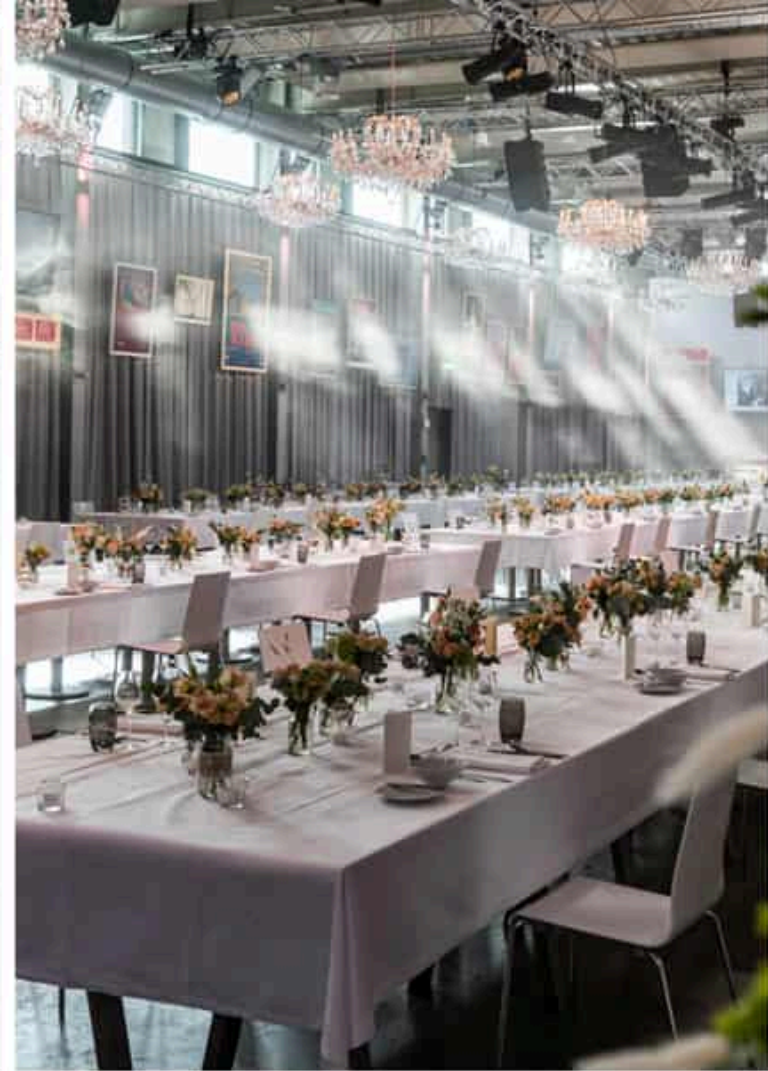

BEST OF EVENTS

EVENTS AT THE PULSE OF THE FUTURE

It is a place where visionaries from politics, business, and science come together to shape the future. In inspiring spaces and with state-of-the-art technology, we bring your event to life – creating experiences that set new standards.

GASOMETER

ICONIC. HISTORIC. IMPRESSIVE.

GASOMETER

ICONIC. HISTORIC. IMPRESSIVE.

The heart of the EUREF-Campus opens its steel doors after 100 years: the listed Gasometer shines in new splendor – as an energy-efficient office and event building with a unique character of architecture and interior in an industrial look. Multiple spaces in different layers - with a **spectacular highlight**: the roof terrace at a height of 66 meters with a breathtaking 360° view of Berlin.