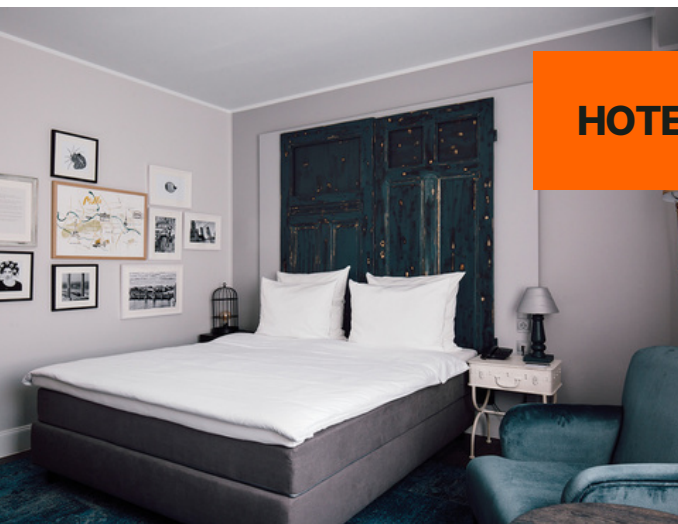

HOTEL BERLIN, BERLIN

BOOKING CODE: EUREF

CONTACT

Bettina Fuchs

bettina.fuchs@hotel-berlin.de

www.hotel-berlin.de/en

+49 30 2605-2905

Hotel Berlin, Berlin | Lützowplatz 17, 10785 Berlin

Distance: 3,4 km | 11 min. with car