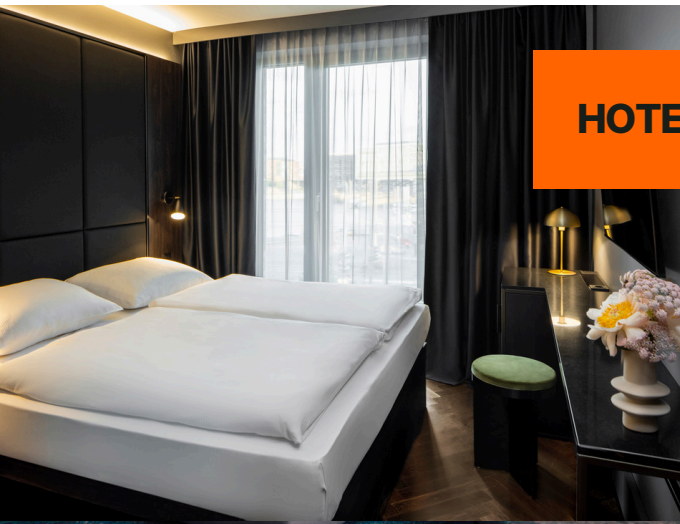

HOTEL ROMY BY AMANO

BOOKING CODE: EUREF EVENT

CONTACT

Shirin Joana Schroeder

✉ schroeder@amanogroup.com

🌐 www.amanogroup.com

☎ +49 152 510 17 786

ROMY by AMANO | Invalidenstraße 53 A, 10557 Berlin

📍 Distance: 7,9 km | 23 min. with car