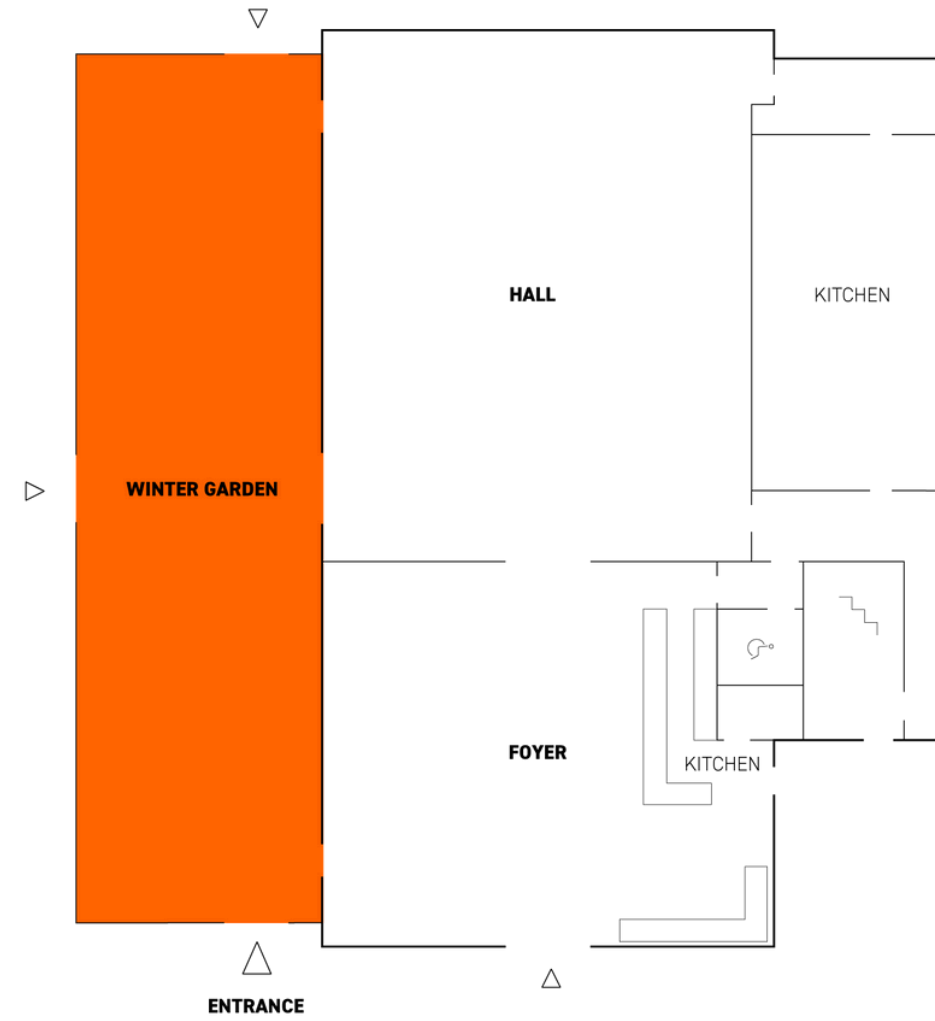

BENEFITS:

- > Ceilings heights up to 11 meters
- > Covered winter garden
- > Built-in catering equipment
- > Flooded with light

FLOOR PLANS & AREAS

Foyer: 130 sqm

104

70

150

Hall: 265 sqm

220

176

250

FLOOR PLANS & AREAS

Winter garden: 255 sqm

150

MEETING PACKAGES

Package S